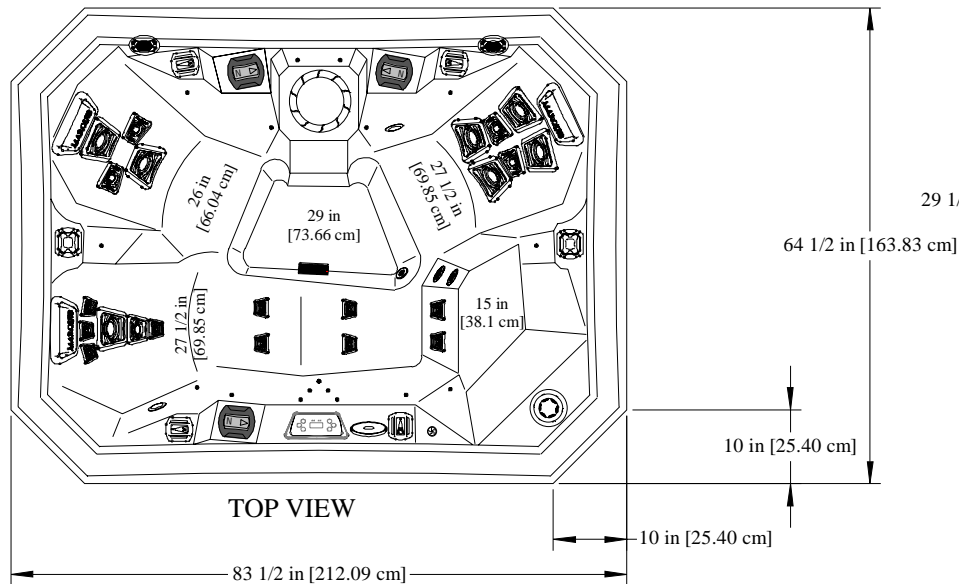

RIGHT SIDE VIEW

LEFT SIDE VIEW

ALL DEPTH ARE MEASURED FROM THE TOP OF THE SPA

FRONT VIEW

2016 Vector21 65L (US, CA, INT)

PROPRIETARY AND CONFIDENTIAL
THIS DOCUMENT CONTAINS CONFIDENTIAL
AND PROPRIETARY INFORMATION THAT
CANNOT BE REPRODUCED OR DIVULGED, IN
WHOLE OR IN PART, WITHOUT THE WRITTEN
AUTHORIZATION FROM MARQUIS CORP.

REV:0

TITLE: V21 65L Dimensions

SCALE: 1:28

DATE: 3/7/16