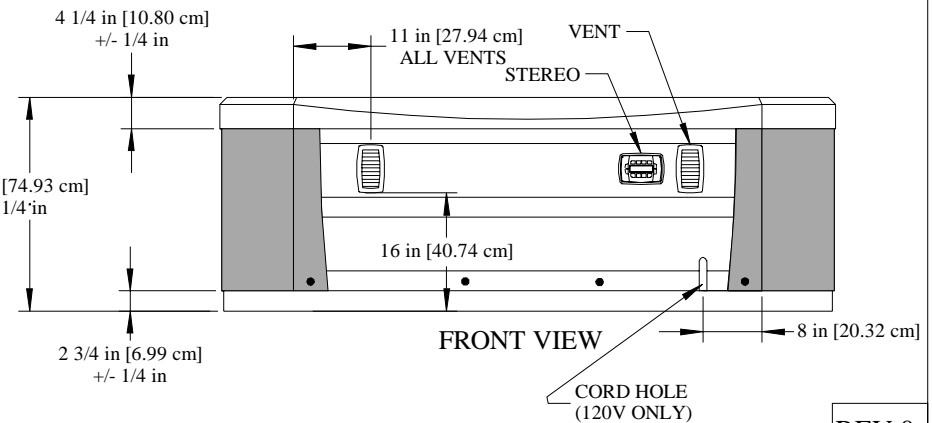

RIGHT SIDE VIEW

LEFT SIDE VIEW

ALL DEPTH ARE MEASURED FROM THE TOP OF THE SPA

FRONT VIEW

2016 Vector21 65L (US, CA, INT)

PROPRIETARY AND CONFIDENTIAL
THIS DOCUMENT CONTAINS CONFIDENTIAL
AND PROPRIETARY INFORMATION THAT
CANNOT BE REPRODUCED OR DIVULGED, IN
WHOLE OR IN PART, WITHOUT THE WRITTEN
AUTHORIZATION FROM MARQUIS CORP.

REV:0

TITLE: V21 65L Dimensions

SCALE: 1:28

DATE: 3/7/16