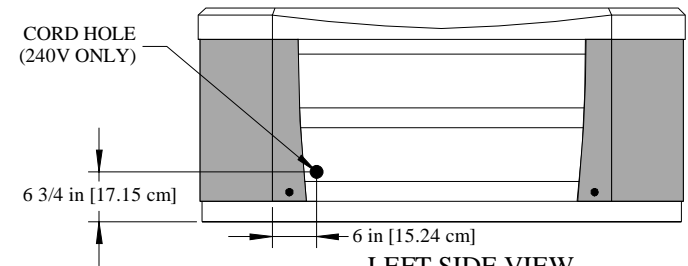

RIGHT SIDE VIEW

LEFT SIDE VIEW

ALL DEPTH ARE MEASURED FROM THE TOP OF THE SPA

FRONT VIEW

2016 Vector21 65L (US, CA, INT)

PROPRIETARY AND CONFIDENTIAL
THIS DOCUMENT CONTAINS CONFIDENTIAL
AND PROPRIETARY INFORMATION THAT
CANNOT BE REPRODUCED OR DIVULGED, IN
WHOLE OR IN PART, WITHOUT THE WRITTEN
AUTHORIZATION FROM MARQUIS CORP.

REV:0

TITLE: V21 65L Dimensions

SCALE: 1:28

DATE: 3/7/16