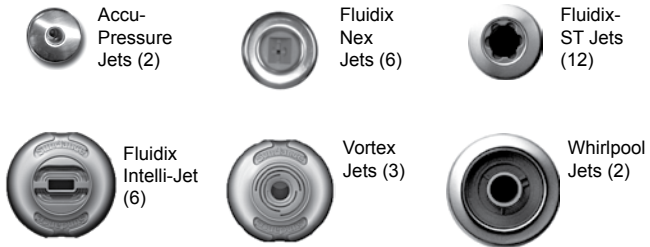

31 Total Jets

Spa Operation Subject To Change Without Notice

NEW FOR 2010!

Dimensions/Specifications Subject To Change Without Notice