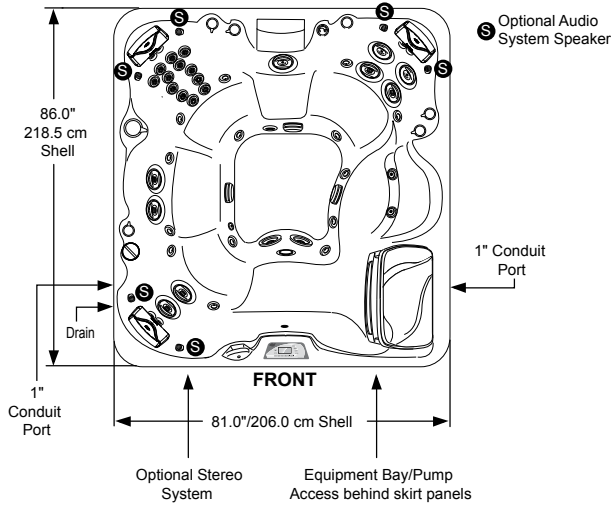

## Operation/New Features

- (A)** Sunscents Dispenser
- (B)** Air Control - Adjusts Contour Seat Jets (2 Fluidix Nex, 2 Fluidix Intelli-Jet) + Upright Pivot Seat Jets (2 Fluidix Intelli-Jet) + 1 Rear Wall Vortex Jet
- (C)** Massage Selector [Pump 1] - Adjusts Massage Level Between All Footwell Jets and the Accu-Ssage Therapy Seat Jets
- (D)** Air Control - Adjusts Upper Six Accu-Ssage Therapy Seat Jets (2 Fluidix Nex, 6 Fluidix-ST)
- (E)** Air Control - Adjusts Lower Eight Accu-Ssage Therapy Seat Jets (8 Fluidix-ST)
- (F)** Waterfall Selector [12-Hour Circ. Pump] - Controls Waterfall Output
- (G)** Air Control - Adjusts Therapy Seat Jets (2 Fluidix Nex, 2 Vortex, 2 Fluidix Intelli-Jet) + Cool Down Seat Jets (2 Accu-Pressure)
- (H)** Air Control - Adjusts Footwell Jets (2 Whirlpool)

### 31 Total Jets

Spa Operation Subject To Change Without Notice

## NEW FOR 2010!

Dimensions/Specifications Subject To Change Without Notice

## Portable Dimensions

TOP VIEW

FRONT/BACK VIEW  
(Front view with stereo option shown)

LEFT/RIGHT SIDE VIEW

**IMPORTANT! Always measure each hot tub for exact dimensions BEFORE designing its foundational support and/or decking.**