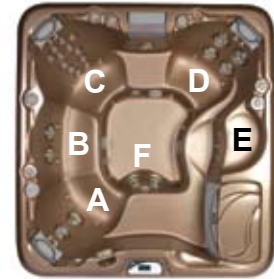

## Specifications

<b>Dimensions:</b> .....	81" x 86" x 37.5" (206 cm x 218.5 cm x 95.5 cm)
<b>Seating Capacity:</b> .....	5-6 Adults
<b>Dry Weight:</b> .....	826 lbs (375 kg)
<b>Filled Weight:</b> .....	4,331 lbs (1,965 kg)
<b>Water Capacity (Spa Volume):</b> .....	420 US Gal (1,590 Liters)
<b>Water Capacity (Average Fill):</b> .....	330 US Gal (1,249 Liters)
<b>Controls:</b> .....	880 Series Solid State, LCD User Interface Displays Temperature, Time, Cycles and Fingertip Jet/Air System Control. Offers Customizing of Preprogrammed Filtration Cycles and Water Temperature Setting
<b>Water Delivery:</b> .....	2 TheraMax High-Flow Pumps and 12-Hour Dynamic Flow Circulation System
<b>Pump 1:</b> .....	North America (60 Hz): 1-Speed/2.5 HP Continuous, 11.3A Max. <b>Export (50 Hz): 1-Speed/2.0 HP Continuous, 7.0A Max.</b>
<b>Pump 2:</b> .....	North America (60 Hz): 1-Speed/2.5 HP Continuous, 11.3A Max. <b>Export (50 Hz): 1-Speed/2.0 HP Continuous, 7.0A Max.</b>
<b>Pump 3:</b> .....	High Output Dynamic Flow, 12-Hour Filter/Circulation Pump (35 gpm) Programmable for Daily Start Time and Duration
<b>Total Hydrojets:</b> .....	<b>31</b>
<b>Contour Seat Jets (A):</b> .....	2 Fluidix Intelli-Jet, 2 Fluidix Nex
<b>Upright Pivot Seat Jets (B):</b> .....	2 Fluidix Intelli-Jet
<b>Accu-Ssage Therapy Seat Jets (C):</b> .....	12 Fluidix ST, 2 Fluidix Nex
<b>Therapy Seat Jets (D):</b> .....	2 Fluidix Nex, 2 Vortex, 2 Fluidix Intelli-Jet
<b>Cool Down Seat Jets (E):</b> .....	2 Accu-Pressure
<b>Footwell Jets (F):</b> .....	2 Whirlpool
<b>Rear Wall Jet:</b> .....	1 Vortex
<b>Air Blower:</b> .....	High-Efficiency, 1-Speed
<b>Aromatherapy Delivery:</b> .....	14 Air Injector Jets with Quiet High Speed Air Pump
<b>Air Controls/Massage Selectors:</b> .....	5/1 (Standard air control LED light rings)
<b>Filter:</b> .....	MicroClean Ultra Filtration System, 130 ft <sup>2</sup> (2 interlocking cartridge filters)
<b>Water Treatment:</b> .....	Automatic Brominator and Dynamic Flow Circulation System; Ozone Adaptable
<b>Lighting:</b> .....	AquaTerrace Multi-Colored Sunglow LED Lighting System (1 Waterfall, 1 Footwell, 5 Air controls, 1 Backlit handrails)
<b>Synthetic Cabinet:</b> .....	Available in Sierra, Coastal, and Mahogany
<b>Shell Colors (Portable Models):</b> .....	North America: Platinum, Sand, Sahara, Celestite, Oyster, Copper Sand, Twilight, Graphite <b>Export (50 Hz): All North America Colors</b>
<b>Handrails:</b> .....	One High Quality Stainless Steel with a backlit LED light
<b>ComforTone Headrests:</b> .....	Three 2-Part/2-Tone Gray
<b>Heater:</b> .....	North America (60 Hz): 5.5 kW with Titanium Element <b>Export (50 Hz): 2.7 kW with Titanium Element</b>
<b>Electrical Requirements:</b> .....	North America (60 Hz): 240 VAC@40A, 50A or 60A; <b>Export (50 Hz): 230-240 VAC@20A, 30A or 40A; or Suitably Rated Circuit Breaker to Comply with Local Electrical Regulations. Certain Countries may Require 2 Power Inputs; Two GFCI/RCD Breakers are Required for This Configuration.</b>
<b>Limited Warranty*:</b> .....	North America (60 Hz): 10 Years Shell, 7 Years Shell Surface, 5 Years Plumbing Component Leaks, 5 Years Equipment and Controls, 5 Years Cabinet, 5 Years Jets <b>Export (50 Hz): 10 Years Shell, 7 Years Shell Surface, 2 Years Plumbing Component Leaks, 2 Years Equipment and Controls, 2 Years Cabinet, 2 Years Jets</b>
<b>Waterfall Feature:</b> .....	Adjustable Flow Rate; Colored back-lighting
<b>Special Features:</b> .....	(Portable Models Only): Optional Factory Installed Intelli-Sound Audio System with Deluxe Wireless Remote Control, iPod Docking Station, Auxiliary 3.5 mm jack for MP3 Player, 1 (GB) hard drive, USB port, and CD/AM/FM radio
<b>Inground Model:</b> .....	Not Available